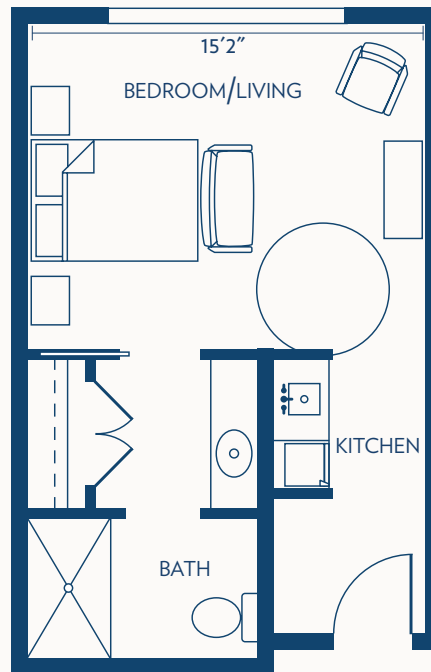

Floor plans may vary slightly and are not to scale.

BETHESDA GARDENS MONUMENT

a Bethesda Senior Living Community

STUDIO

ASSISTED LIVING / 327 SQUARE FEET

STUDIO DELUXE

ASSISTED LIVING / 351 SQUARE FEET

ONE BEDROOM

ASSISTED LIVING / 473 SQUARE FEET

Floor plans may vary slightly and are not to scale.

BETHESDA GARDENS MONUMENT

a Bethesda Senior Living Community

ONE BEDROOM DELUXE

ASSISTED LIVING / 522 SQUARE FEET

TWO BEDROOM

ASSISTED LIVING / 735 SQUARE FEET