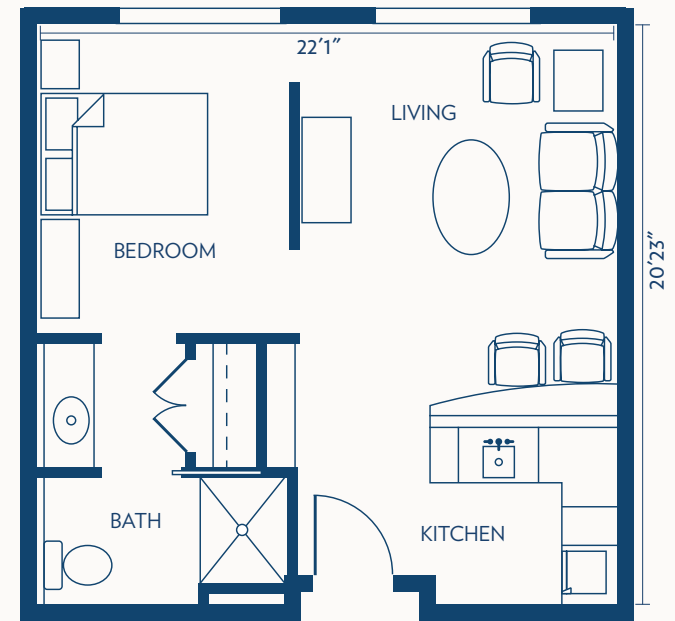

Floor plans may vary slightly and are not to scale.

BETHESDA GARDENS MONUMENT

a Bethesda Senior Living Community

STUDIO

ASSISTED LIVING / 327 SQUARE FEET

STUDIO DELUXE

ASSISTED LIVING / 351 SQUARE FEET

ONE BEDROOM

ASSISTED LIVING / 473 SQUARE FEET

Floor plans may vary slightly and are not to scale.

BETHESDA GARDENS MONUMENT

a Bethesda Senior Living Community

ONE BEDROOM DELUXE

ASSISTED LIVING / 522 SQUARE FEET

TWO BEDROOM

ASSISTED LIVING / 735 SQUARE FEET