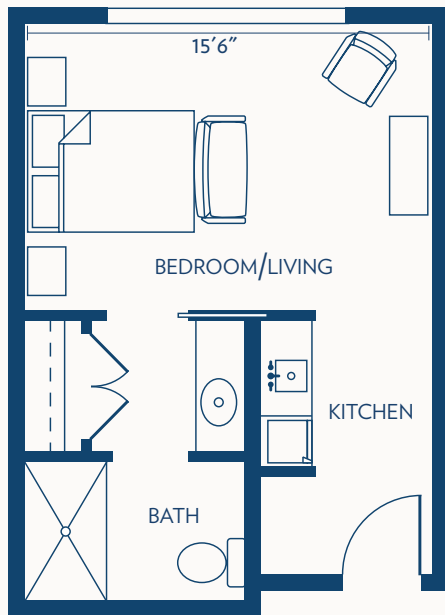

Floor plans may vary slightly and are not to scale.

BETHESDA GARDENS MONUMENT

a Bethesda Senior Living Community

STUDIO

ASSISTED LIVING / 327 SQUARE FEET

STUDIO DELUXE

ASSISTED LIVING / 351 SQUARE FEET

ONE BEDROOM

ASSISTED LIVING / 473 SQUARE FEET

Floor plans may vary slightly and are not to scale.

BETHESDA GARDENS MONUMENT

a Bethesda Senior Living Community

ONE BEDROOM DELUXE

ASSISTED LIVING / 522 SQUARE FEET

TWO BEDROOM

ASSISTED LIVING / 735 SQUARE FEET