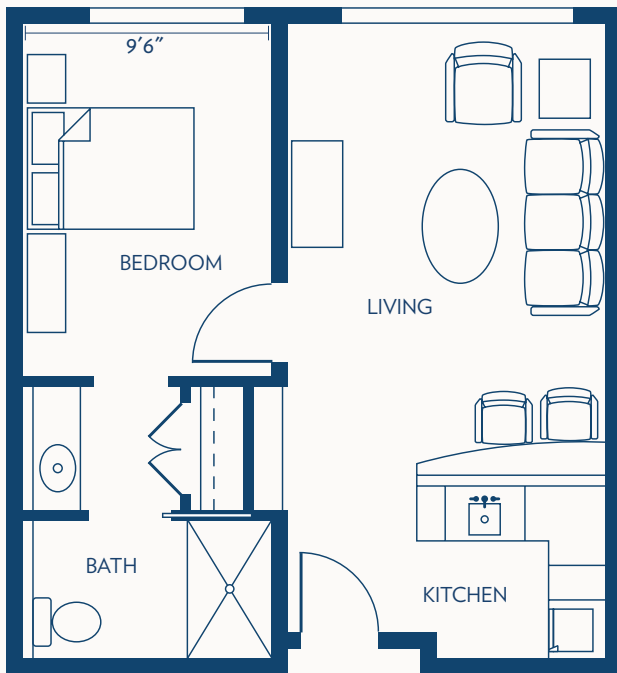

Floor plans may vary slightly and are not to scale.

BETHESDA GARDENS MONUMENT

a Bethesda Senior Living Community

STUDIO

ASSISTED LIVING / 327 SQUARE FEET

STUDIO DELUXE

ASSISTED LIVING / 351 SQUARE FEET

ONE BEDROOM

ASSISTED LIVING / 473 SQUARE FEET

Floor plans may vary slightly and are not to scale.

BETHESDA GARDENS MONUMENT

a Bethesda Senior Living Community

ONE BEDROOM DELUXE

ASSISTED LIVING / 522 SQUARE FEET

TWO BEDROOM

ASSISTED LIVING / 735 SQUARE FEET