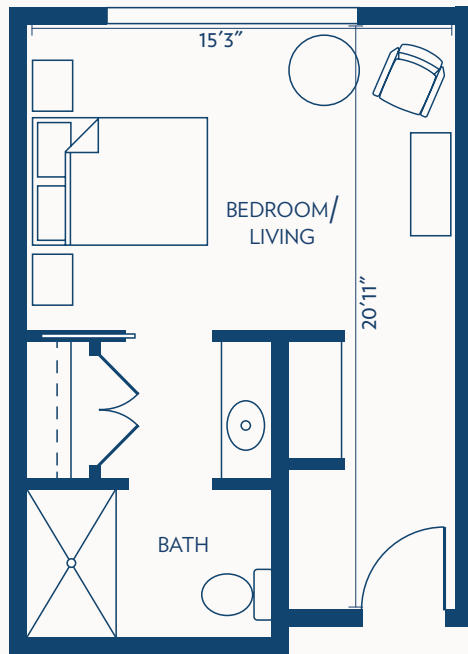

Floor plans may vary slightly and are not to scale.

## STUDIO

MEMORY CARE / 328 SQUARE FEET

## COMPANION SUITE

MEMORY CARE / 610 SQUARE FEET